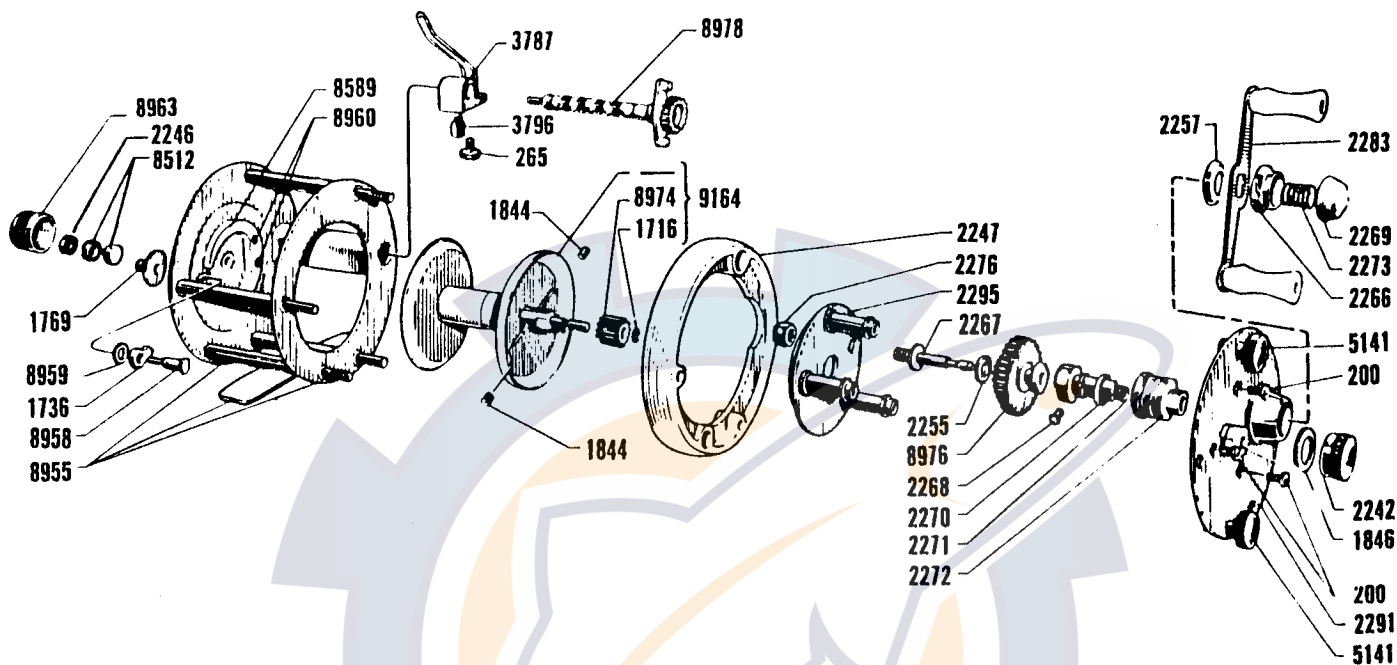

**Garcia**

# AMBASSADEUR 1750

Prices subject to change without notice

No.	Part Name	Price	No.	Part Name	Price	No.	Part Name	Price
200	Bridge Screw	(each) .10	2257	Dust Shield	.10	5141	Side Plate Thumb Nut	(each) .25
265	Line Carriage Screw	.10	2266	Handle Lock Nut	.50	8512	Spool Bearing	.25
1716	Pinion "C" Lock	.10	2267	Gear Shaft	1.25	8589	Click Spring	.20
1736	Click Pawl	.10	2268	Clutch Lock Pin	.60	8955	Frame Assembly	7.50
1769	Click Button	.20	2269	Free Spool Button	.75	8958	Click Pawl Rivet	.10
1844A	Brake Block, Small	(each) .10	2270	Lock Pin Retainer	.10	8959	Click Pawl Washer	.10
1844B	Brake Block, Medium	(each) .10	2271	Free Spool Clutch	3.10	8960	Click Spring Rivet	(each) .10
1844C	Brake Block, Large	(each) .10	2272	Handle Bearing	1.05	8963	Left Spool Cap	.75
1846	Right Spool Cap Spacer	.10	2273	Free Spool Spring	.10	8974	Pinion Gear	.90
2242	Right Spool Cap	.75	2276	Gear Shaft Lock Nut	.10	8976	Drive Gear	2.75
2246	Felt Oil Retainer	.10	2283	Handle	2.50	8978	Line Carriage Screw	2.10
2247	Head Ring	.60	2291	Right Side Plate	2.75	9164	(8953) Spool, comp. (with cont.)	8.75
2255	Gear Shaft Bearing	.50	2295	Gear Bridge	3.10	9210	Spool Container	.60
			3787	Line Carriage	1.20			
			3796	Line Carriage Pawl	.20			

Please specify both reel model and part numbers when ordering.

**PARTS AND SERVICE AVAILABLE AT THE FOLLOWING REGIONAL FACTORY REPAIR DEPOTS:**

**FACTORY SERVICE**  
RODS, REELS AND PARTS

**THE GARCIA SERVICE DEPARTMENT**  
329 ALFRED AVENUE  
TEANECK, NEW JERSEY 07668